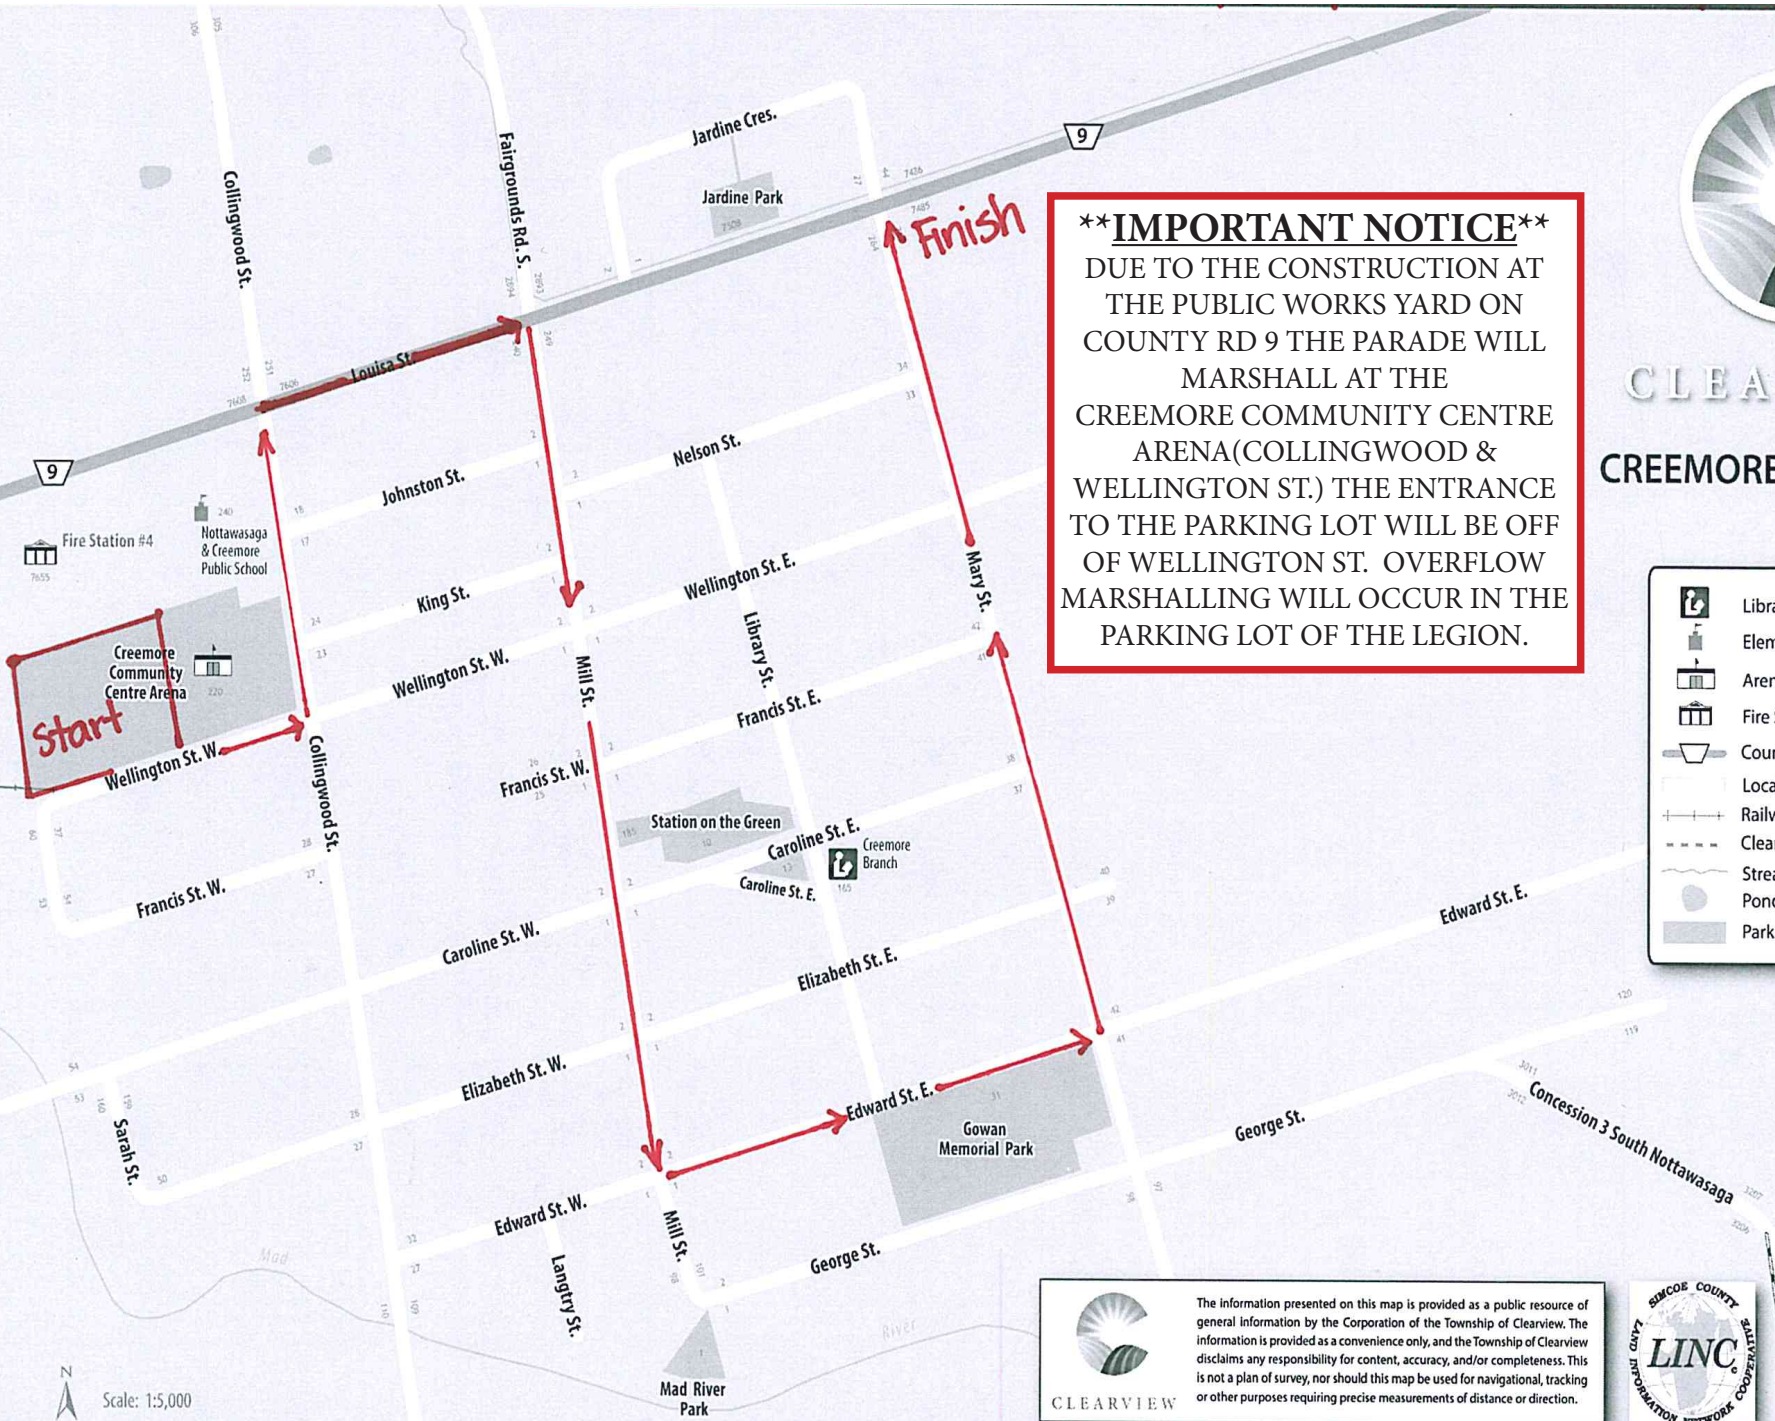

Creemore Santa Claus Parade Route

CLEARVIEW CREEMORE STREET MAP

****IMPORTANT NOTICE****
 DUE TO THE CONSTRUCTION AT THE PUBLIC WORKS YARD ON COUNTY RD 9 THE PARADE WILL MARSHALL AT THE CREEMORE COMMUNITY CENTRE ARENA (COLLINGWOOD & WELLINGTON ST.) THE ENTRANCE TO THE PARKING LOT WILL BE OFF OF WELLINGTON ST. OVERFLOW MARSHALLING WILL OCCUR IN THE PARKING LOT OF THE LEGION.

- Library
- Elementary School
- Arena
- Fire Station
- County Road
- Local Road or Street
- Railway
- Clearview Trails
- Stream
- Pond
- Parks & Recreation

The information presented on this map is provided as a public resource of general information by the Corporation of the Township of Clearview. The information is provided as a convenience only, and the Township of Clearview disclaims any responsibility for content, accuracy, and/or completeness. This is not a plan of survey, nor should this map be used for navigational, tracking or other purposes requiring precise measurements of distance or direction.